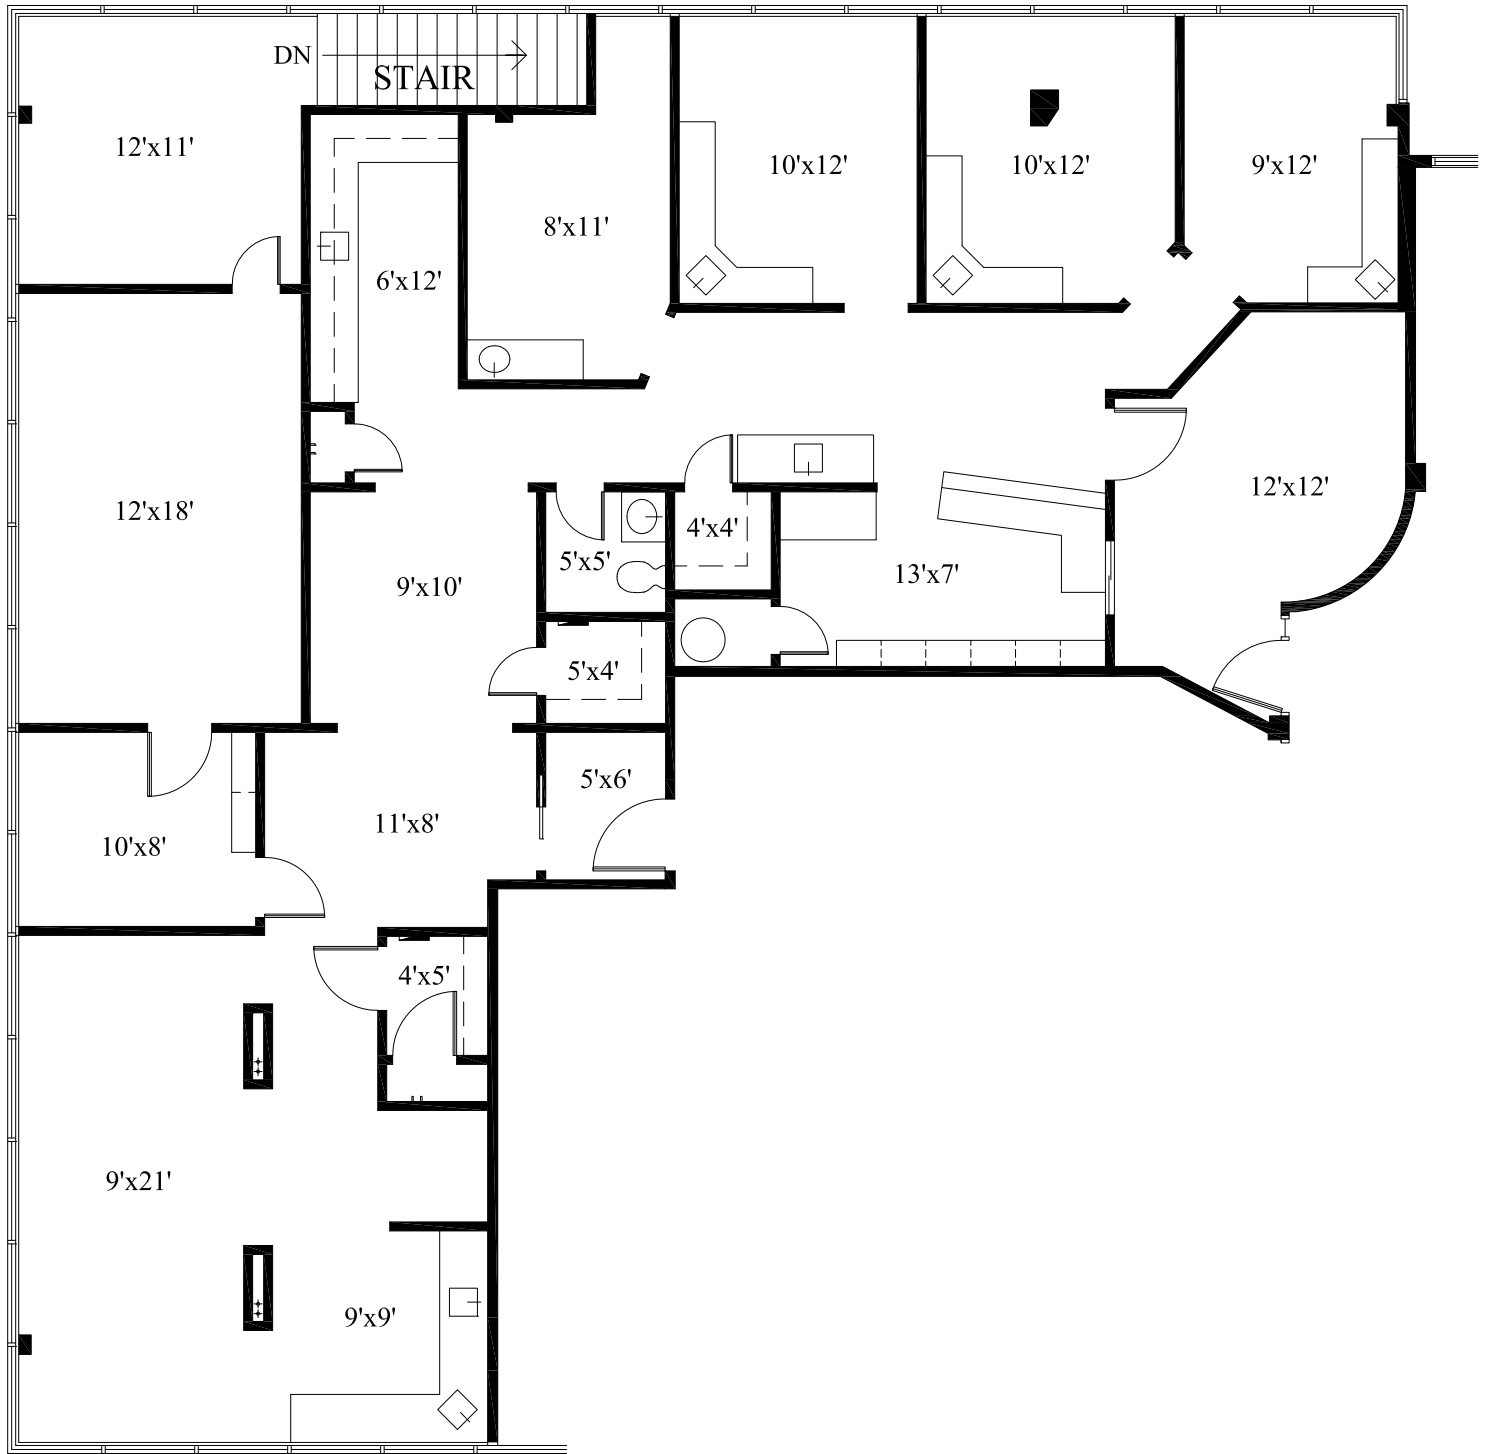

ONE BROADWAY PLACE

2910 Broadway Blvd., Garland, Texas

SUITE 205
2,665 RSF

2ND FLOOR

Scale: 1/8"=1'-0"

All dimensions and square footages are approximate.

April 14, 2021

THOMPSON CONSULTING SERVICES, INC.