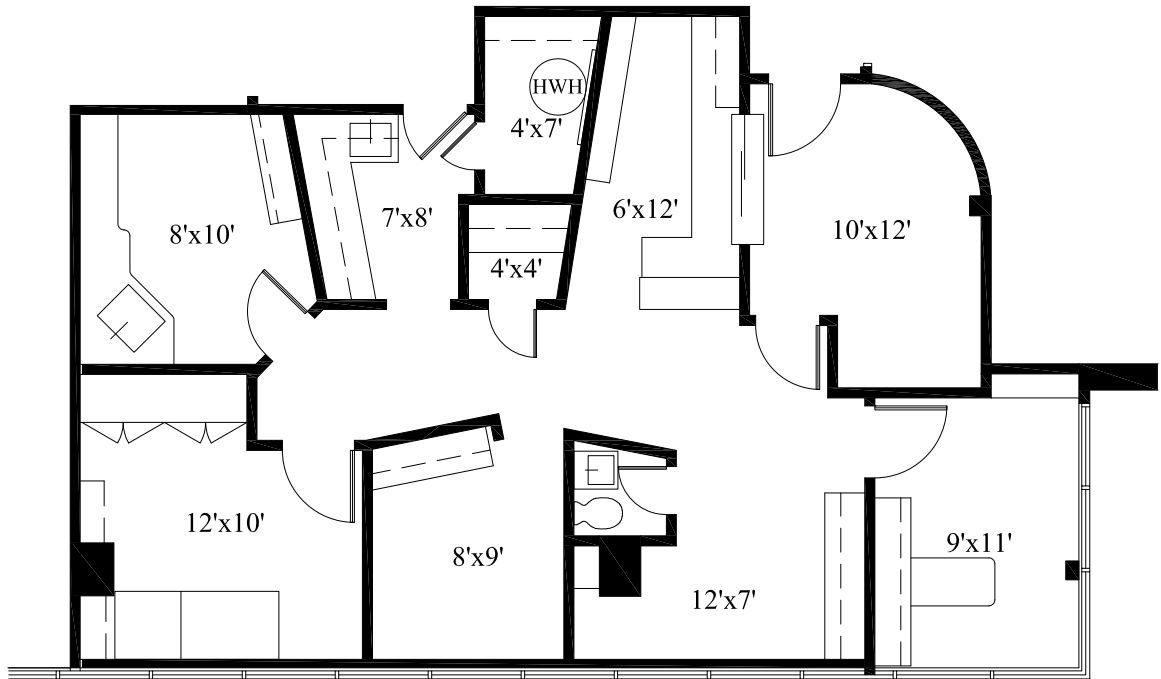

# ONE BROADWAY PLACE

2910 Broadway Blvd., Garland, Texas

SUITE 201  
1,174 RSF

## 2ND FLOOR

Scale: 1/8"=1'-0"

All dimensions and square footages are approximate.

April 14, 2021

THOMPSON CONSULTING SERVICES, INC.

12024 Golden Meadow Lane, Forney, Texas 75126 (972)564-5252