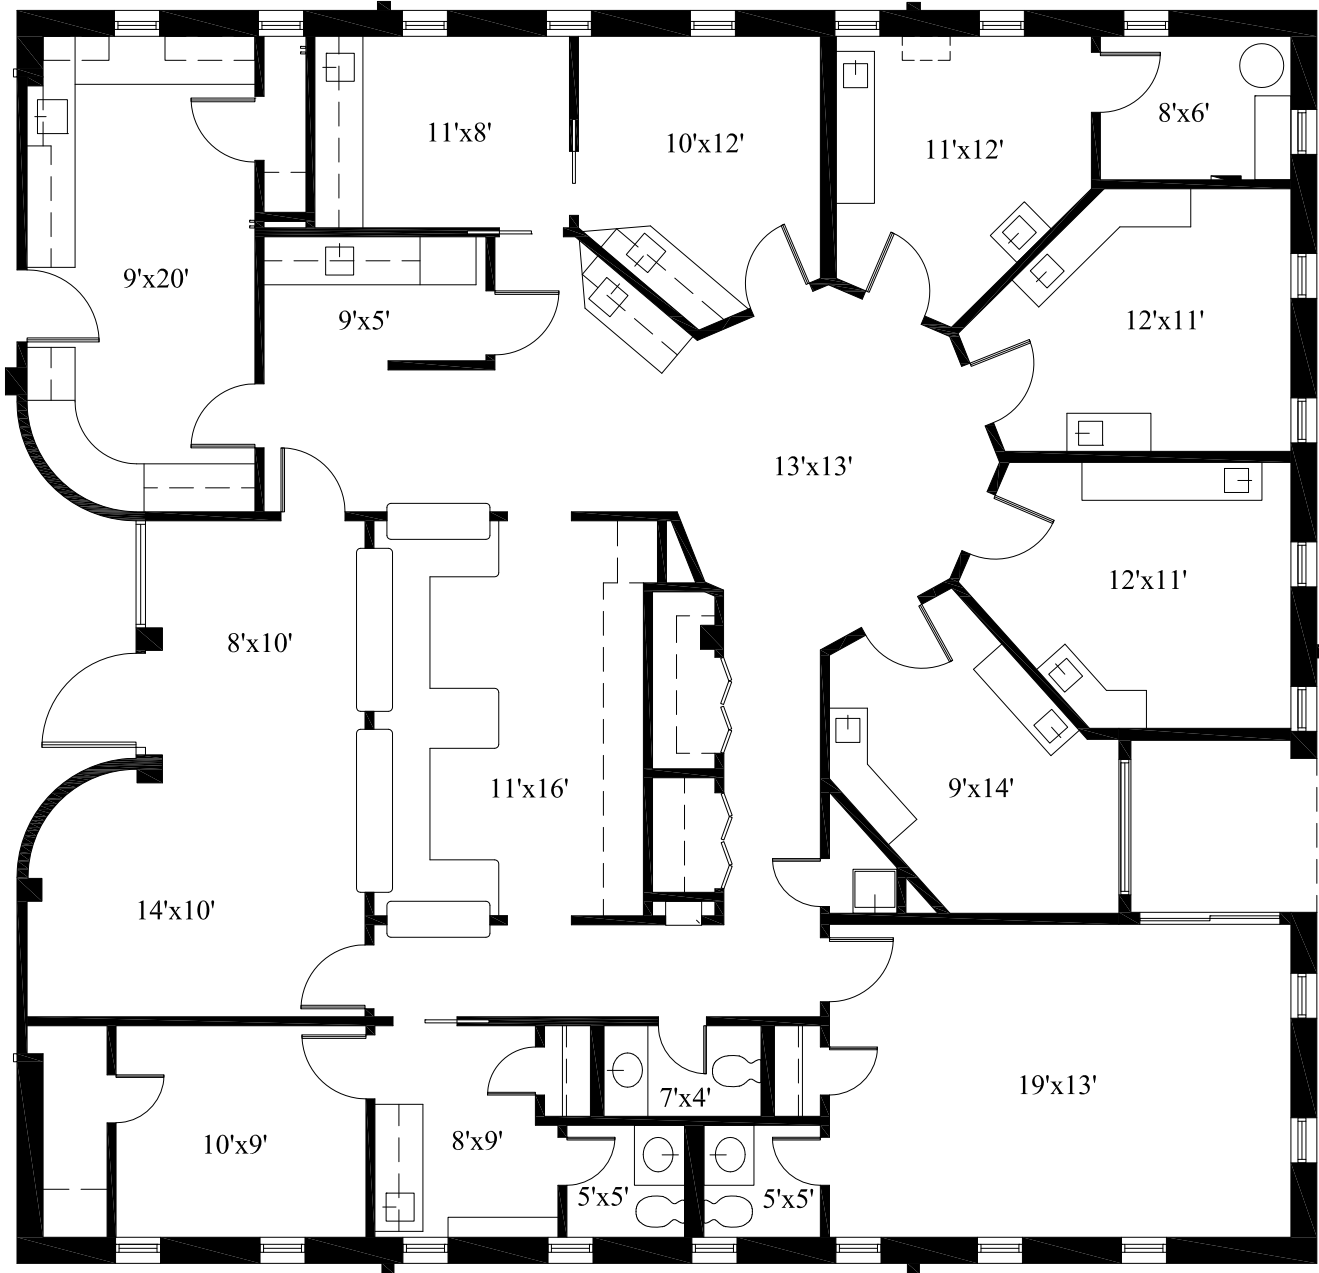

# ONE BROADWAY PLACE

2910 Broadway Blvd., Garland, Texas

SUITE 102  
2,848 RSF

## 1ST FLOOR

Scale: 1/8"=1'-0"

All dimensions and square footages are approximate.

April 14, 2021

THOMPSON CONSULTING SERVICES, INC.

12024 Golden Meadow Lane, Forney, Texas 75126 (972)564-5252