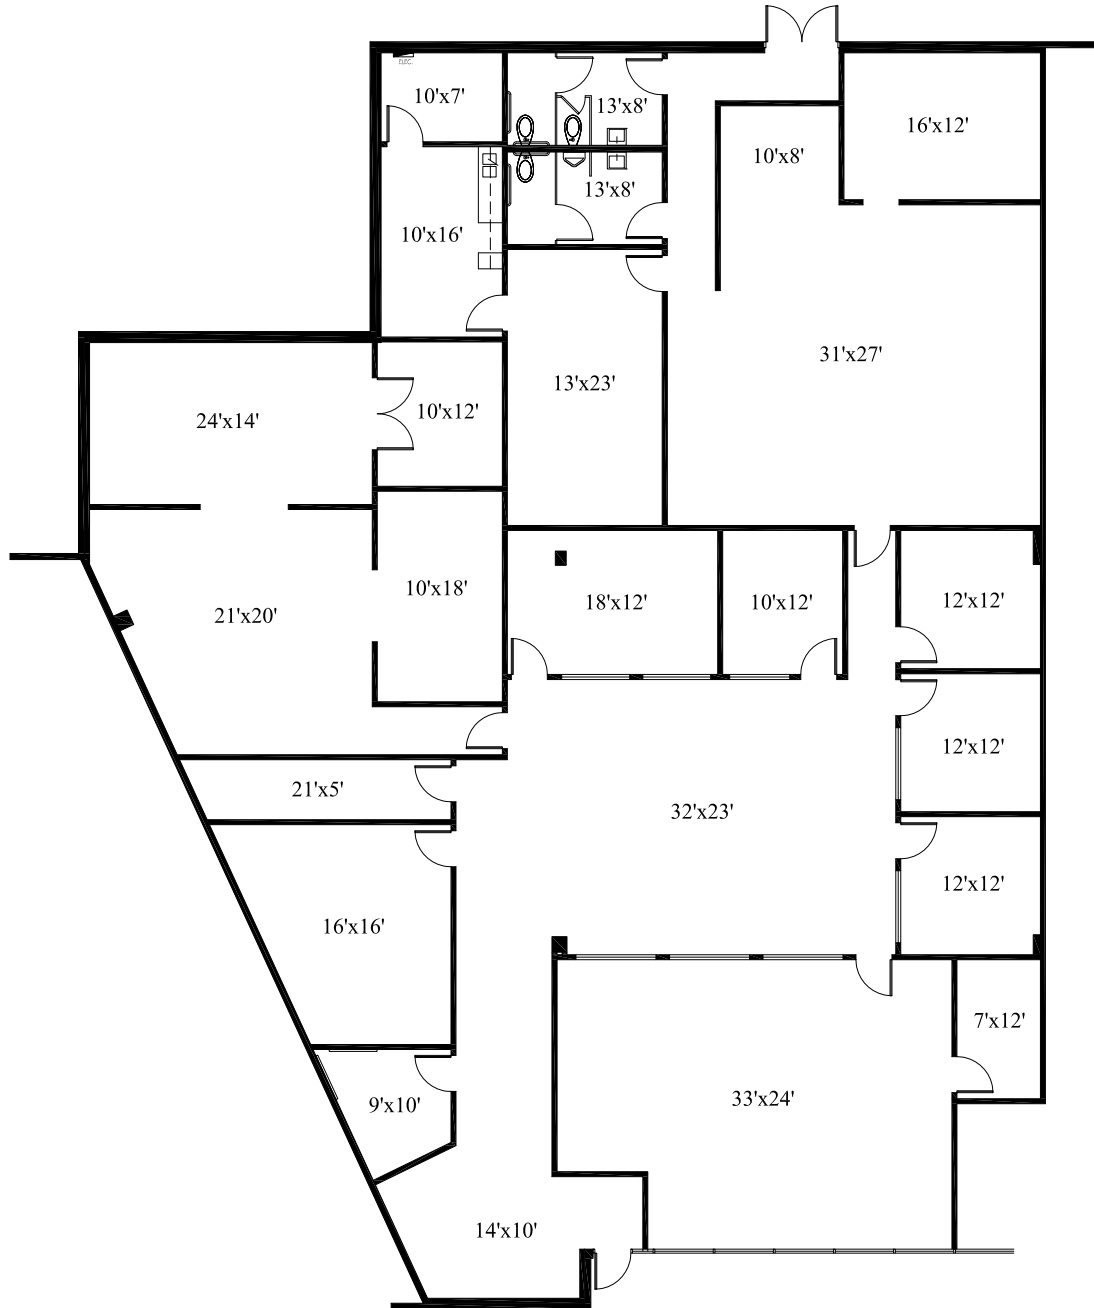

NORTHLAKE CENTRE

3255 W. Pioneer Parkway, Pantego, Texas

SUITE 3255
6,640 SF

1ST FLOOR

Scale: 1/16"=1'-0"

All dimensions and square footages are approximate.

September 15, 2021

THOMPSON CONSULTING SERVICES, INC.